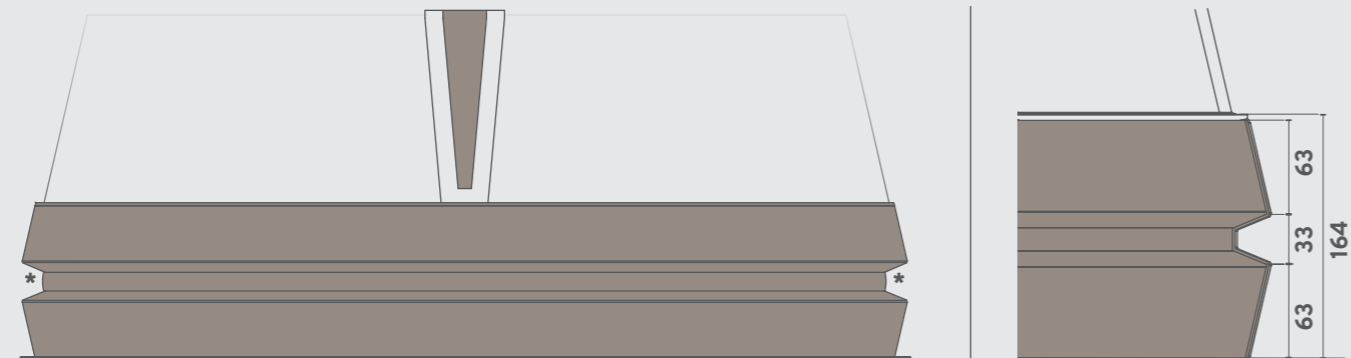

* ILLUMINAZIONE A LED / led lighting

J.B.