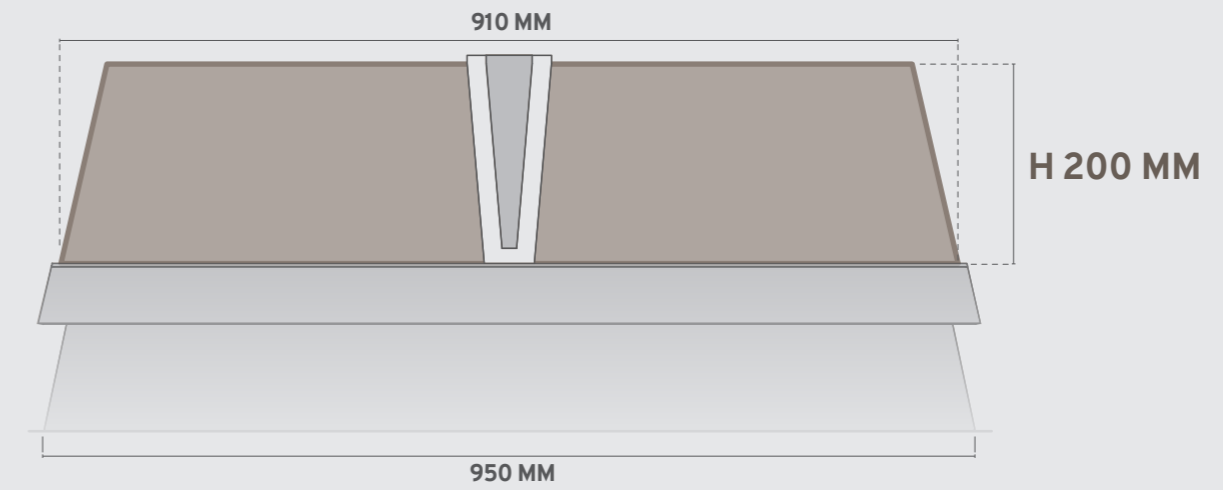

ALTEZZE

height